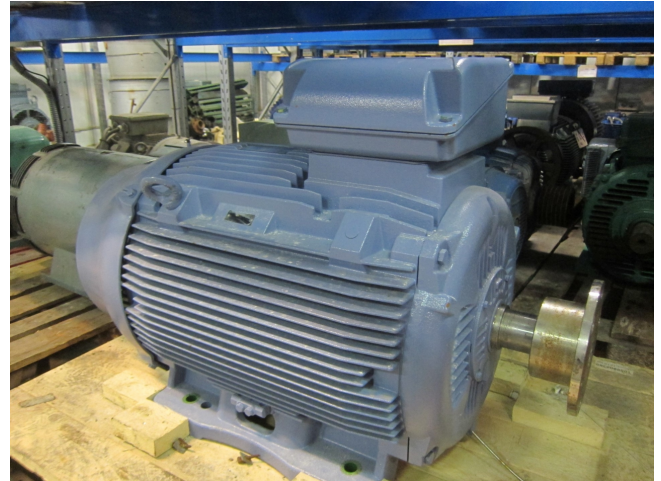

## WEG 315S/M-04

### Specifications

Brand	WEG
Type	315S/M-04
kW	200
RPM	1485
50 Hz / 60 Hz	50 and 60 Hz

#### Used WEG 315S/M-04

Used but very well maintained Weg elektromotor type 315S/M-04 with 200kW and 1485 RPM at 50Hz, 200kW and 1790RPM at 60Hz.